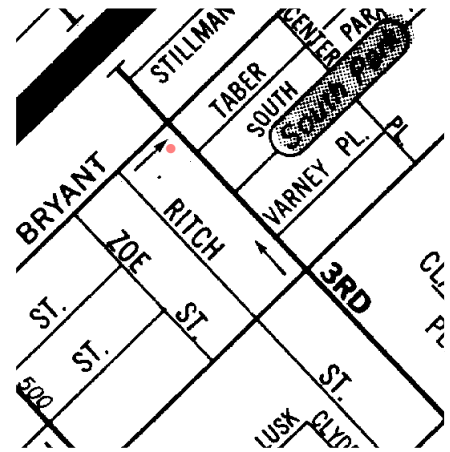

directions

map courtesy of Rand McNally

City Picture Frame - San Francisco

524 Third Street
San Francisco, CA 94107

phone: (415) 543-4105
fax: (415) 543-2740
email: info@citypictureframe.com

We are located on Third Street between Bryant and Brannan streets in San Francisco, just south of the San Francisco Museum of Modern Art and a few blocks east of the San Francisco Design Center. Parking is available in labeled spaces next to the building. Enter from Third Street.