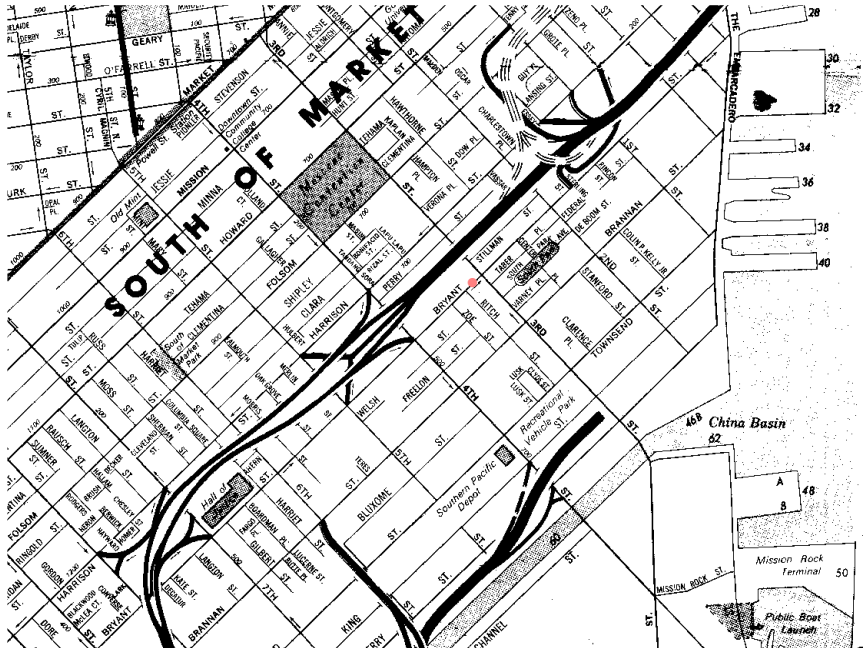

directions

map courtesy of Rand McNally

City Picture Frame - San Francisco

524 Third Street
San Francisco, CA 94107

phone: (415) 543-4105
fax: (415) 543-2740
email: info@citypictureframe.com

We are located on Third Street between Bryant and Brannan streets in San Francisco, just south of the San Francisco Museum of Modern Art and a few blocks east of the San Francisco Design Center. Parking is available in labeled spaces next to the building. Enter from Third Street.